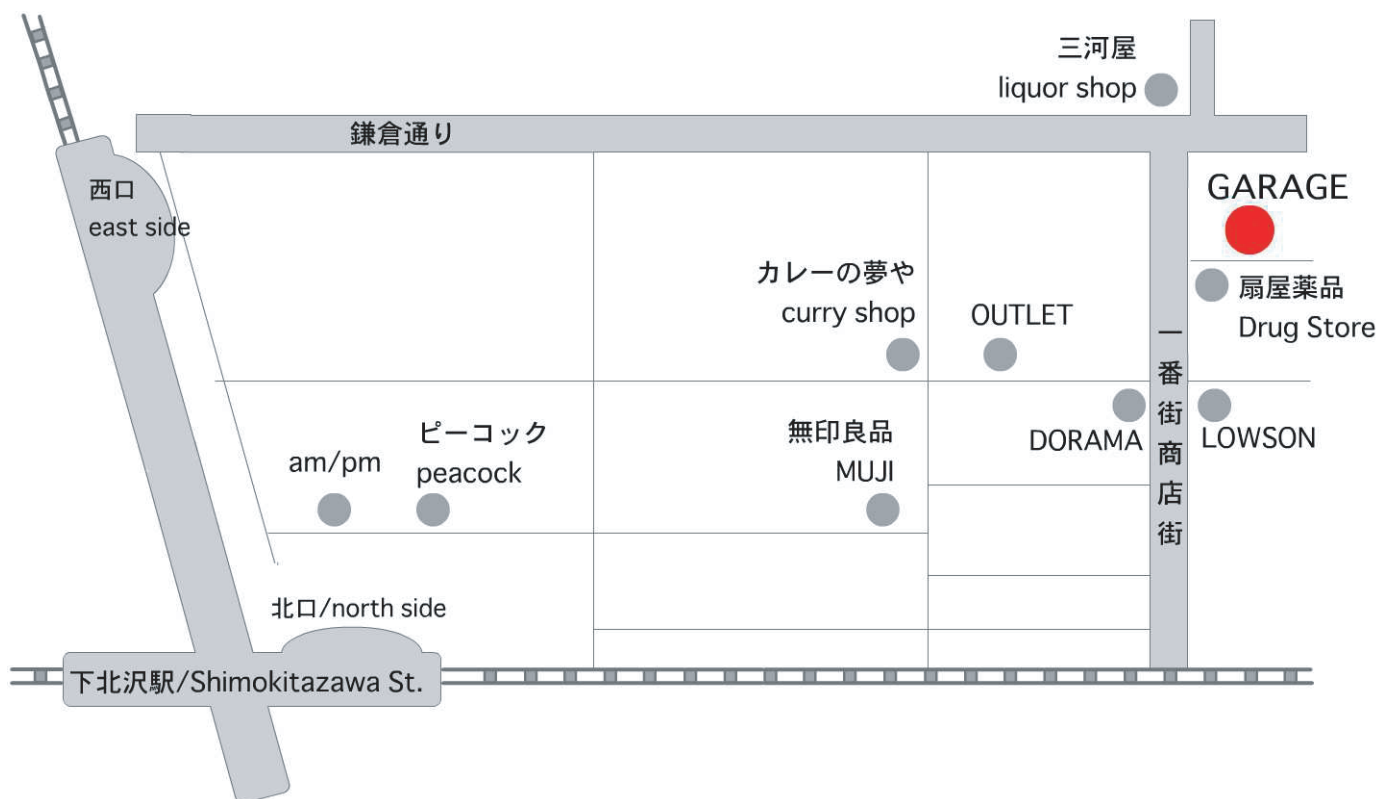

GARAGE < map >

3-31-15 Kitazawa, NH Shimokitazawa bl. B1 Livehouse / 2F office

Setagaya-ku, Tokyo 155-0031 Japan

tel : 81-3-5454-7277 / fax : 81-3-5454-7278

- Get out from the North exit and turn right.
- Go down two blocks and when you see "Mujirushi Ryouhin" turn left.
- and they immediately turn your firstright.
- Go down one block and you will come out to a large road. Turn left.
- Take the secondright at the Drugstore and Garage will be on your left. It's in the basement. The office is on the second floor.